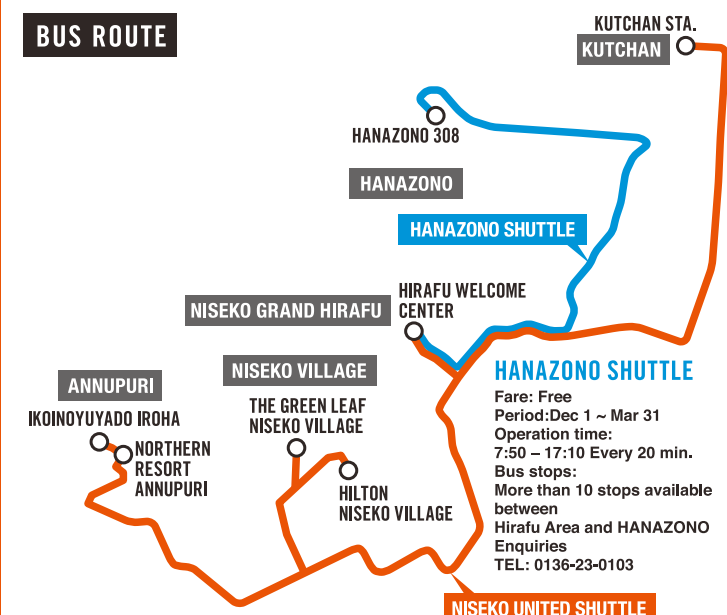

RENTALS

NISEKO SPORTS
 HANAZONO 308
 Hirafu-zaka
 The Vale Niseko
 TEL: +81(0)136 21 6633

ACTIVITIES & KIDS

- BACKCOUNTRY GUIDING
- SNOWMOBILE TOURS
- SNOW TUBING
- SNOW SHOE TOURS
- CAT SKIING

HANAZONO ACTIVITY SERVICE DESK
 HANAZONO 308 TEL: +81(0)136 21 6688

IN-RESORT BUS SERVICE

BUS ROUTE

FARE

Holders of the Niseko All Mountain Lift Pass valid on day of bus ride can board the bus for free.

12 point tickets require 1 point to ride the shuttle.

The bus service is also available at the regular fare for those who do not have a pass.

B-LINE → HIRAFU WELCOME CENTER										D-LINE → JR KUTCHAN STATION																
BUS STOP	LINE →	B	B	B	B	B	B	B	B	B	B	B	B	B	B	B	B	B	B	D	D	D	D	D	D	D
Iko-no Yuyado Iroha		8:00	9:00		9:50	10:30	11:20	12:00	12:40	13:40	14:15	14:55	15:40	16:15	16:15	16:50	17:30	18:15	19:10	20:10	20:50					
Niseko Northern Resort, Annupuri		8:01	9:01		9:51	10:31	11:21	12:01	12:41	13:41	14:16	14:56	15:41	16:16	16:16	16:51	17:31	18:16	19:11	20:11	20:51					
Annupuri Ski Resort		8:03	9:03		9:53	10:33	11:23	12:03	12:43	13:43	14:18	14:58	15:43	16:18	16:1											