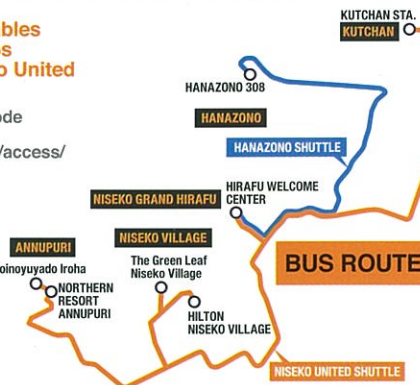

IN-RESORT BUS SERVICE

Check timetables and bus stops on the Niseko United website.
Scan the QR code or access niseko.ne.jp/en/access/