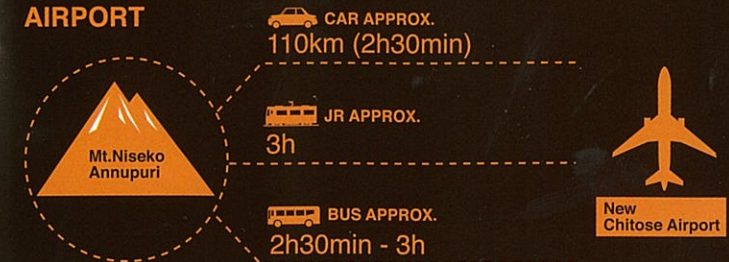

**204 Aza Yamada,Kutchan-cho, Abuta-gun,
Hokkaido,044-0081 Japan
TEL: +81-(0)136-22-0109**

SCHOOLS
Niseko Grand HIRAFU
Snow School
[SAJ-Approved]
Base 1F
TEL: 0136-22-0921
Gondola Snowsports(GoSnow)
Mountain Center 1F
Mother Goose Snowboard School
[JSBA - Approved]
Base 2F
TEL: 0136-23-3173

RENTALS
Grand HIRAFU Rental
.Base Shop-.Base 1F
Gondola Shop
-Hirafu Gondola Station 1F
TEL: 0136-22-0109

ACTIVITIES & KIDS

- KIDS PARK
- SNOW PLAY FIELD
- SNOW CAVE
- SLEDDING
- SNOW TUBING
- SNOW STRIDER
- SNOW SHOE TOURS
- CHILD CARE 6 months to 6 years

Hirafu Kids Park: TEL: 0136-22-0921
Hotel Niseko Alpen Kids Room(Child care):
TEL: 0136-22-1105

**NISEKO HANAZONO
RESORT**
hanazononiseko.com

Operation period:
December 2, 2017 - April 8, 2018
Night operating period:
*No night operation
Business hours 8:30 - 16:00
(Subject to season conditions)

**328-36 Aza Iwaobetsu,Kutchan-cho, Abuta-gun,
Hokkaido,044-0082 Japan
TEL: +81-(0)136-23-0103**

SCHOOLS
NISS
Niseko International
Snowsports School
HANAZONO 308
Hirafu Base
TEL: 0136-21-6688

RENTALS
NISEKO SPORTS
HANAZONO 308
Hirafu-zaka
The Vale Niseko
TEL: 0136-21-6633

ACTIVITIES & KIDS

- BACKCOUNTRY GUIDING
- SNOWMOBILE TOURS
- SNOW TUBING
- SNOWSHOEING TOURS
- CAT Skiing

Hanazono Activity Service Desk
Hanazono 308 TEL: 0136-21-6688

ACCESS TO NISEKO

ACCESS FROM
NEW CHITOSE AIRPORT

Visit www.niseko.ne.jp/en/access/
for more information & bookings